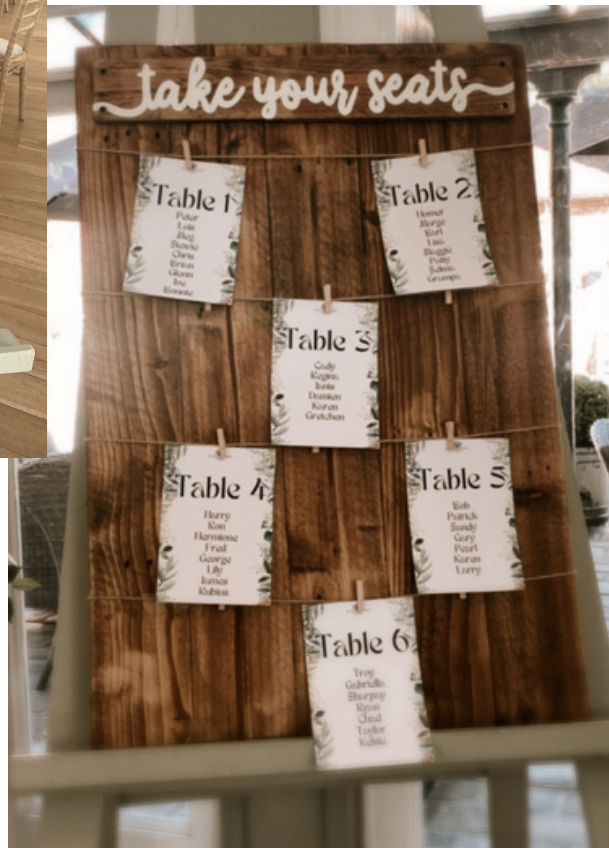

Whether it's at the entrance, outside the Gazebo or part of your photo booth setup, these milk urns & lanterns are perfect to hold your floral creations.

£10.00 each

Rustic Ladder

This Rustic ladder can be used as your table plan or equipped with wooden pegs ready to show off all the wonderful memories that have led up to your special day. Alternatively, a beautiful way to honour those who can't be here to celebrate with you.

Macramé Arch Backdrop

A natural coloured macramé arch backdrop.
This is a beautiful background for your ceremony or photobooth set
up either inside the Lodge or outside on the lawn for photos.

£40.00

Seating Plan Board

£10.00

This beautiful wooden seating plan board fits perfectly on our wooden easel and is ready to go with pegs and string, so you'll just need to provide A5 Cards with your guest's names for each table!